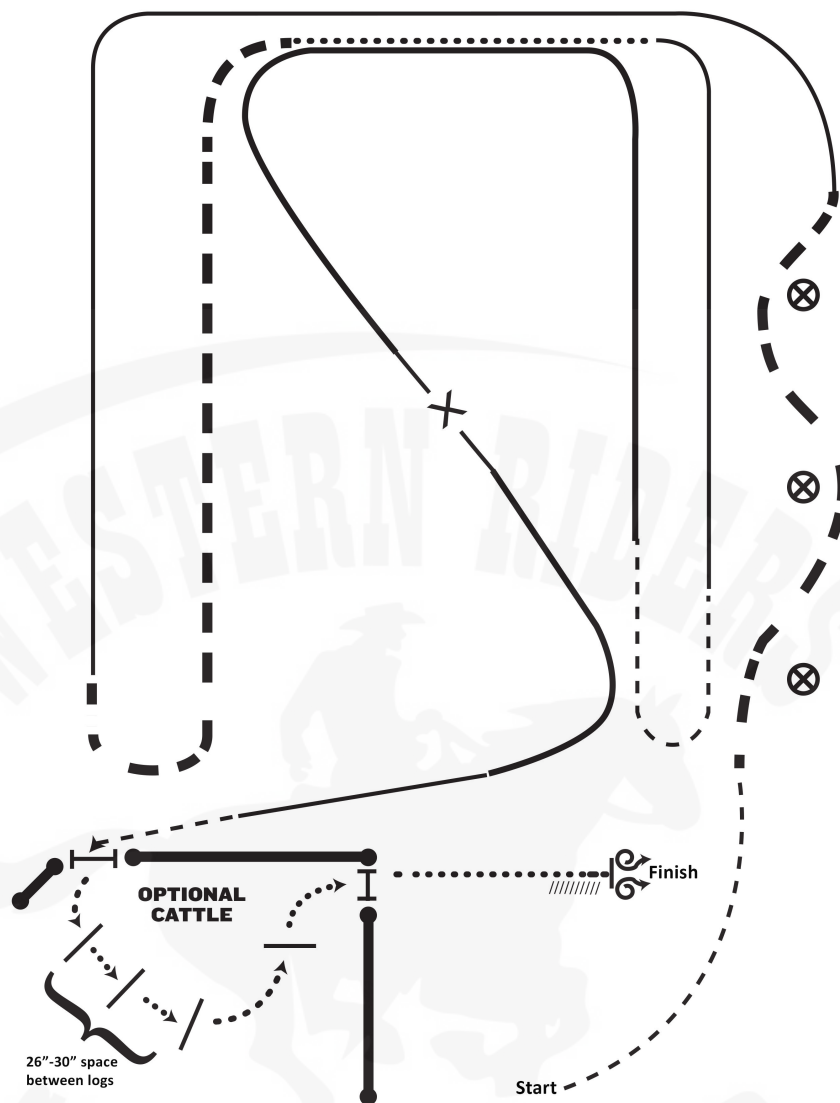

Ranch Riding - Mönster 14

Open

AQHA
AMERICAN QUARTER
HORSE ASSOCIATION

1. Trot
2. Extended trot
3. Lope left lead
4. Extended trot
5. Walk
6. Lope right lead
7. Trot
8. Extended lope (left lead)
9. Collect lope, change leads (simple or flying), extended lope (right lead), collect lope
10. Trot
11. Left hand push gate into pen
12. Walk over logs
13. Right hand push gate out of pen
14. Walk
15. Stop, 360 degree turn each direction (either direction 1st) (L-R or R-L)
16. Back

- X Lead Change
- Walk
- - Trot
- - Ext Trot
- Lope
- Ext Lope
- //// Back

Note: The drawn description of this pattern is only intended for the general depiction of the pattern. Exhibitors should utilize the arena space to best exhibit their horses.