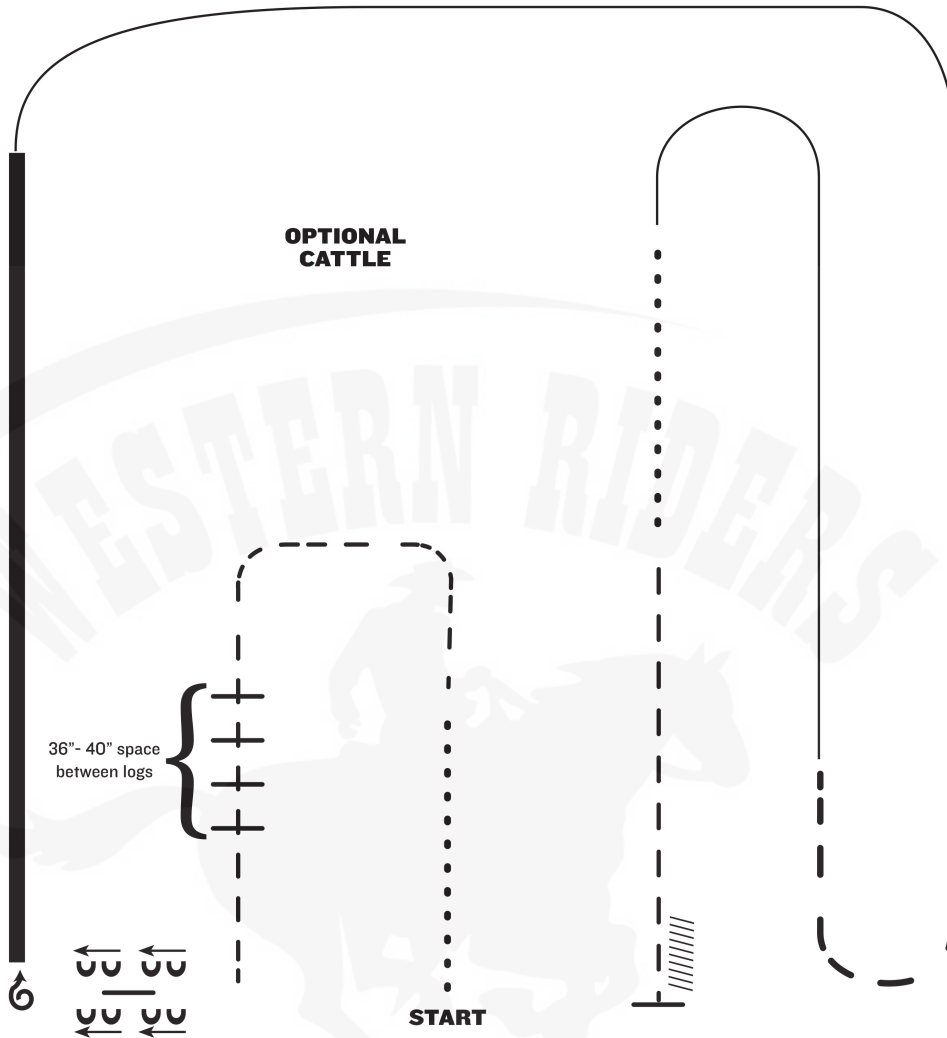

Ranch Riding - Mönster 12

Green/Youth

1. Walk
2. Trot
3. Trot logs
4. Side pass right over log
5. 1 1/2 turns right
6. Extended lope (right lead)
7. Lope right lead
8. Extended trot
9. Lope left lead
10. Walk
11. Trot
12. Stop and back

- x Lead Change
- • Walk
- - Trot
- - Ext Trot
- Lope
- Ext Lope
- //// Back

Note: The drawn description of this pattern is only intended for the general depiction of the pattern. Exhibitors should utilize the arena space to best exhibit their horses.