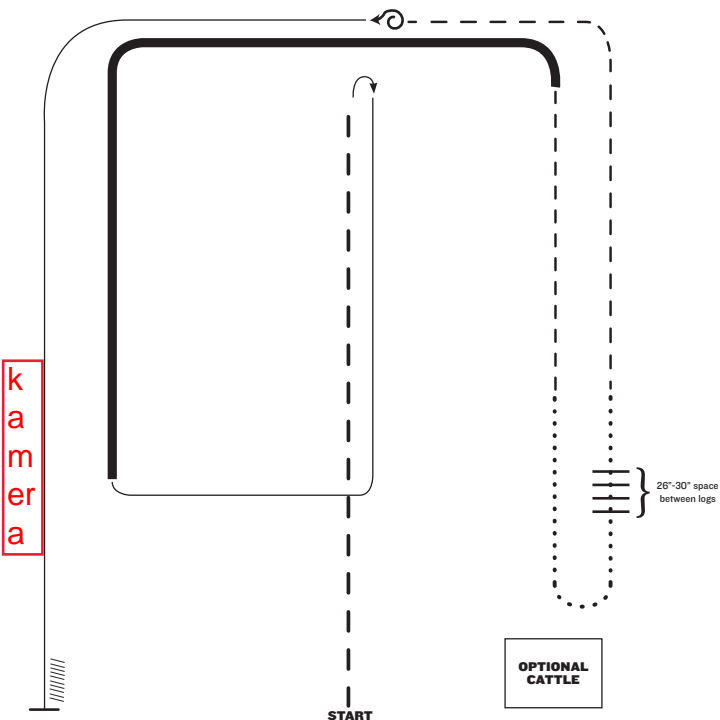

## RANCH RIDING – PATTERN 15

1. Extended trot
2. Stop, rollback right
3. Lope right lead
4. Extended lope (right lead)
5. Trot
6. Walk
7. Walk over logs
8. Walk
9. Trot
10. Stop, 360 left
11. Lope left lead
12. Stop and back

Note: The drawn description of this pattern is only intended for the general depiction of the pattern. Exhibitors should utilize the arena space to best exhibit their horses.