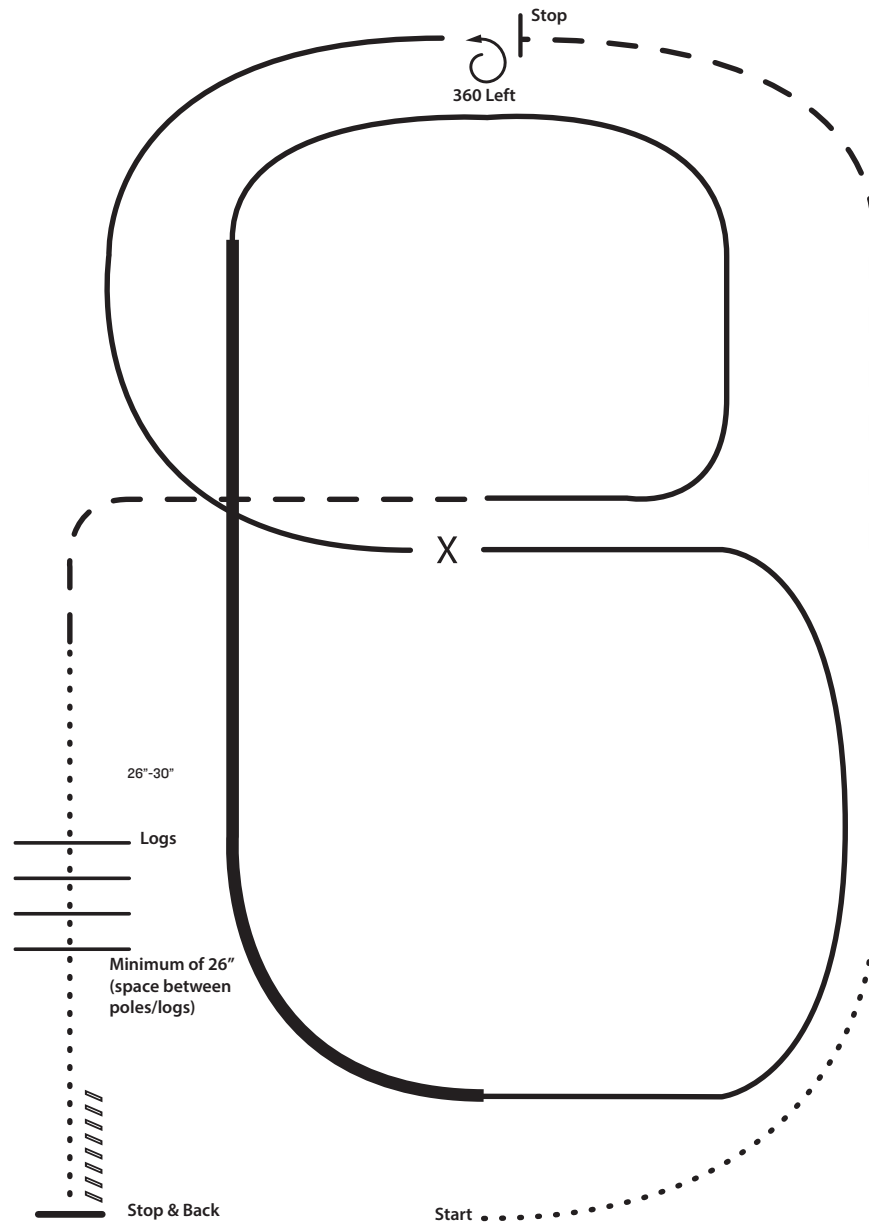

RANCH RIDING - PATTERN I

Kamera

- X Lead Change
- Walk
- - - Trot
- - - Ext Trot
- — — Lope
- — — Ext Lope
- //////// Back

1. Walk
2. Trot
3. Extend the trot, at the top of the arena ,stop
4. 360 degree turn to the left
5. Left lead 1/2 circle, lope to the center
6. Change leads (simple or flying)
7. Right lead 1/2 circle
8. Extended lope up the long side of the arena (right lead)
9. Collect back to a lope around the top of the arena and back to center
10. Break down to an extended trot
11. Walk over logs
12. Stop and back